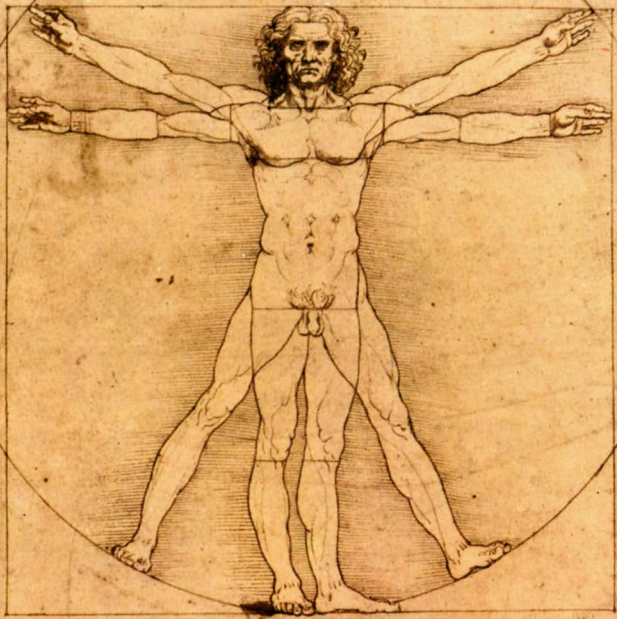

Handwritten text in a cursive script, likely a Latin inscription, located at the top of the page. The text is partially obscured by the top edge of the drawing's circle.

Handwritten text in a cursive script, likely a Latin inscription, located below the drawing. The text is partially obscured by the bottom edge of the drawing's circle.

Handwritten text in a cursive script, likely a Latin inscription, located at the bottom of the page. The text is partially obscured by the bottom edge of the drawing's circle.